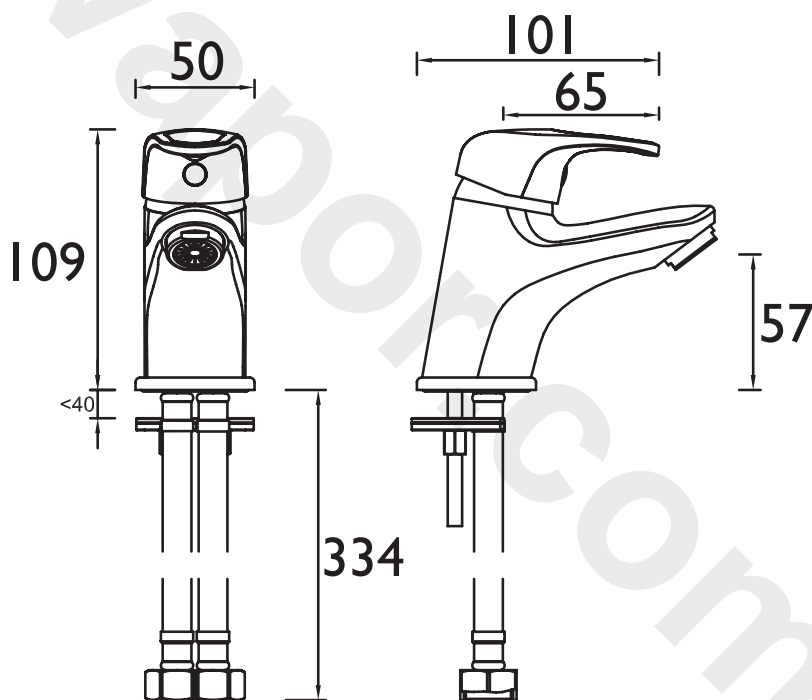

### Features:

- Supplied with Clicker Waste
- Supplied with metal handles
- Chrome plated to BS EN 248
- 
- 

### Specification

<b>Style:</b>	Contemporary
<b>Product Type:</b>	Bathroom Taps
<b>Finish/Colour:</b>	Chrome
<b>Main Construction Material:</b>	Brass
<b>Mount Type:</b>	Deck
<b>Handle Type:</b>	Single Lever
<b>Connection Inlet:</b>	1/2" BSP Flexible Tails
<b>Number of Tap Holes Required:</b>	1
<b>Valve/Cartridge Type:</b>	35mm Cartridge
<b>Plumbing System Suitability</b>	All
<b>Working Pressure Range:</b>	Min 0.2 Bar, Max 5.0 Bar
<b>Maximum Hot Water Temperature: °c</b>	60
<b>Maximum Dynamic Pressure: (bar)</b>	5
<b>Maximum Static Pressure: (bar)</b>	10
<b>Flow Type:</b>	Single Flow
<b>Flow Rate: (l/min @ 3 bar)</b>	22.1
<b>Connection Outlet:</b>	M24 Flow Straightener
<b>Isolation Included:</b>	No

### Dimensions (measurements in mm)